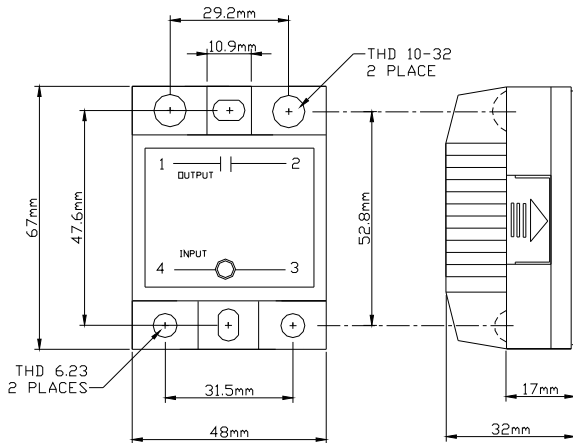

WIN POWER

Solid State Relay

Outside dimnson

Connection diagram

Ordering Information