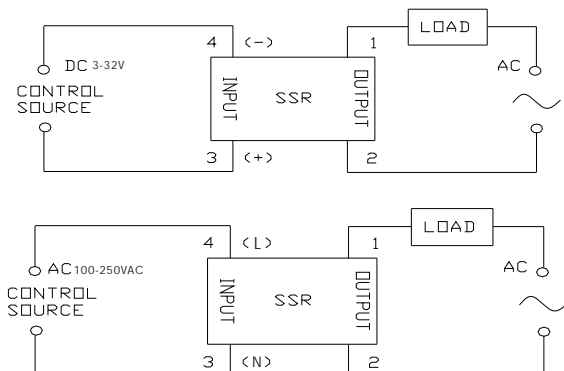

WIN POWER

Solid State Relay

Outside dimnson

Connection diagram

Ordering Information